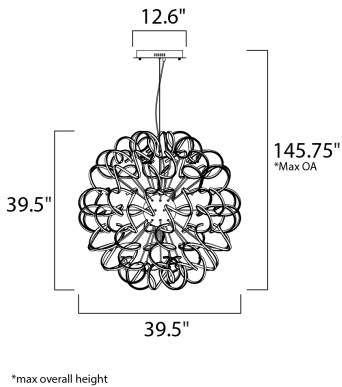

**PRODUCT DESCRIPTION**

This contemporary collection features a cork screw configuration of Polished Chrome metal surrounding bands of 3000K LED. This eclectic approach to lighting design is sure to please those looking for a unique source of light.

**MEASUREMENTS**

- DIMENSION : 39.5" L x 39.5" W x 39.5" H
- MAX OAH : 145.75" OAH
- CANOPY : 12.5" W x 2" H x 12.5" L
- HANGING WEIGHT : 29.1 lb

**LAMPING**

- INPUT VOLTAGE : 120V
- LUMENS : 16,940 Rated (12,500 Del.)
- BULB : 1 x 242W LED PCB Integrated , 242W Total
- BULB INCLUDED : (Integrated)
- DIMMABLE : Triac CL
- CRI : 80+ CRI
- COLOR\_TEMP : 3000K